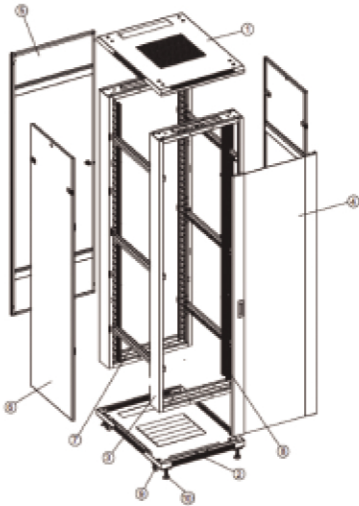

FLOOR ENCLOSURES

Part Number

HN-FLE-600-KD

Description

6' 40 RMS 23.6" X 39.4" - ACRYLIC DOOR FLOOR ENCLOSURE - KNOCK-DOWN

HN-FLE-700-KD

7' 45 RMS 23.6" X 39.4" - ACRYLIC DOOR - FLOOR ENCLOSURE - KNOCK-DOWN

Product: 19" Floor Enclosures

Type: Acrylic door

RU: 40U / 45U

Width ("): 23.6

Height ("): 80.9 / 86.7

Depth ("): 39.4

Fabrication Details

- Side & Top Panel Fabrication:
- 18AWG (1,27mm) Steel
- Structure & Base Fabrication 16AWG (1,59mm) Steel
- Reversible Front Locking Door w/ Smoked Acrylic
- Preinstalled 2 Units 80CFM 110V Fans
- Black Electrostatic Powder coat

Remark

- Front-acrylic door
- Rear- solid door
- Flat packing

Components

S/N	Specification	Quantity
1	Door frame	2
2	Horizontal beams	6
3	Vertical rails	4
4	Top cover	1
5	Front door	1
6	Rear solid metal door	1
7	Side panel	4
8	M12 leveling feet	4
9	2" castor (without brake)	4
10	Bottom panel	1