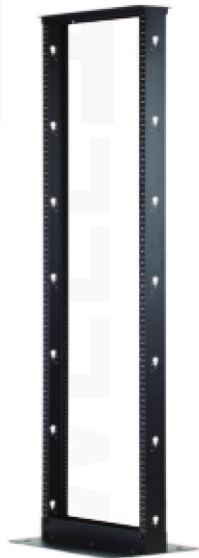

OPEN FLOOR RACKS

Part Number

HN-OFR-2P04

HN-OFR-2P07

Description

4' 25RMS OPEN FLOOR RACK, 20" WIDTH, SPCC. BLACK

7' 45RMS OPEN FLOOR RACK, 20" WIDTH, SPCC. BLACK

Product: 19" Open Floor Rack

Type: 2 Post - SPCC

RU: 28U / 45U

Width("): 20

Height("): 4 / 7

Depth ("): 14

Fabrication Details

- Base: 9AWG(3,97mm) Steel
- Side Rails & Top Bracket: 13AWG(2.38mm) Steel
- Floor Mount Base Design
- Black Electrostatic Powdercoat

Part Number

HN-OFR-2P07W

Description

7' 45RMS OPEN FLOOR RACK, 20" WIDTH, WHEELED, BLACK

Type: 2 Post W/W - SPCC

RU: 45U

Width("): 20

Height("): 7

Depth ("): 17

Fabrication Details

- Side Rails: 13AWG(2.38mm) Steel
- Top Bracket: 13AWG(2.38mm) Steel
- Base: 13AWG(2.38mm) Steel
- Locking Casters Base Design
- Black Electrostatic Powdercoat